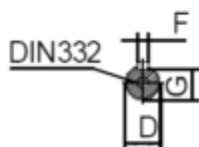

# Data Sheet

Article number: 250300300416

Description: Kleedrive T3C 100L2-4 3.0KW 1400 rpm  
3x230/400V 50HZ IP55 B35 Eff=87,7%

## Measures

A = 160	F = 8	P = 160
AA = 203	G = 24	R = 0
AC = Ø199	H = 100	S = -
AD = 251	HD = 151	T = M8
B = 140	K = Ø12	TBH = 114
C = 63	L = 385	TBS = 76
D = Ø28	M = 130	TBW = 114
E = 60	N = 100	