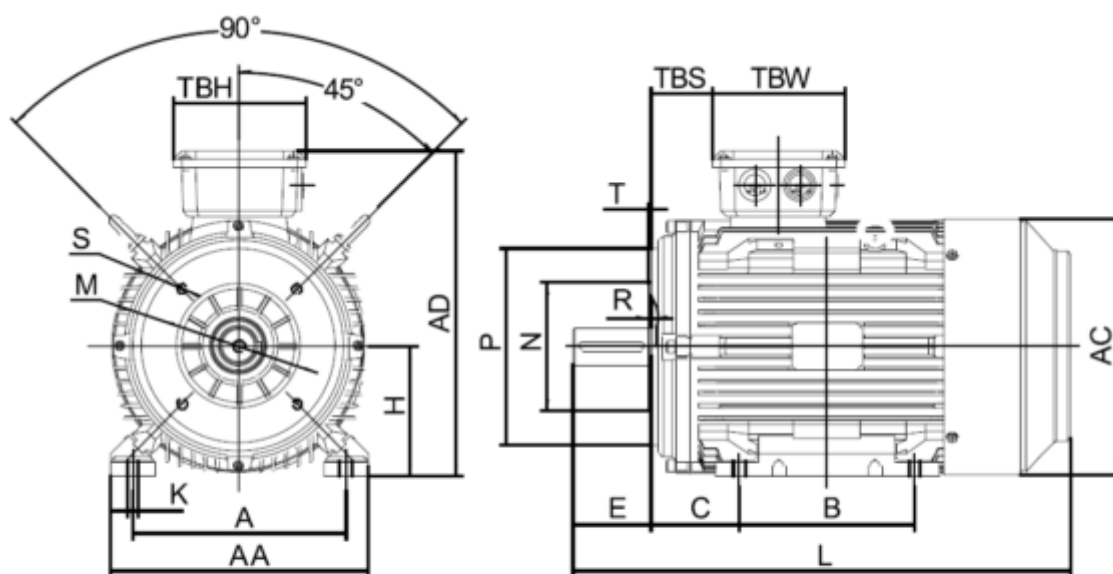

# Data Sheet

Article number: 250300300416

Description: Kleedrive T3C 100L2-4 3.0KW 1400 rpm  
3x230/400V 50HZ IP55 B35 Eff=87,7%

## Measures

A = 160	F = 8	P = 160
AA = 203	G = 24	R = 0
AC = Ø199	H = 100	S = -
AD = 251	HD = 151	T = M8
B = 140	K = Ø12	TBH = 114
C = 63	L = 385	TBS = 76
D = Ø28	M = 130	TBW = 114
E = 60	N = 100	